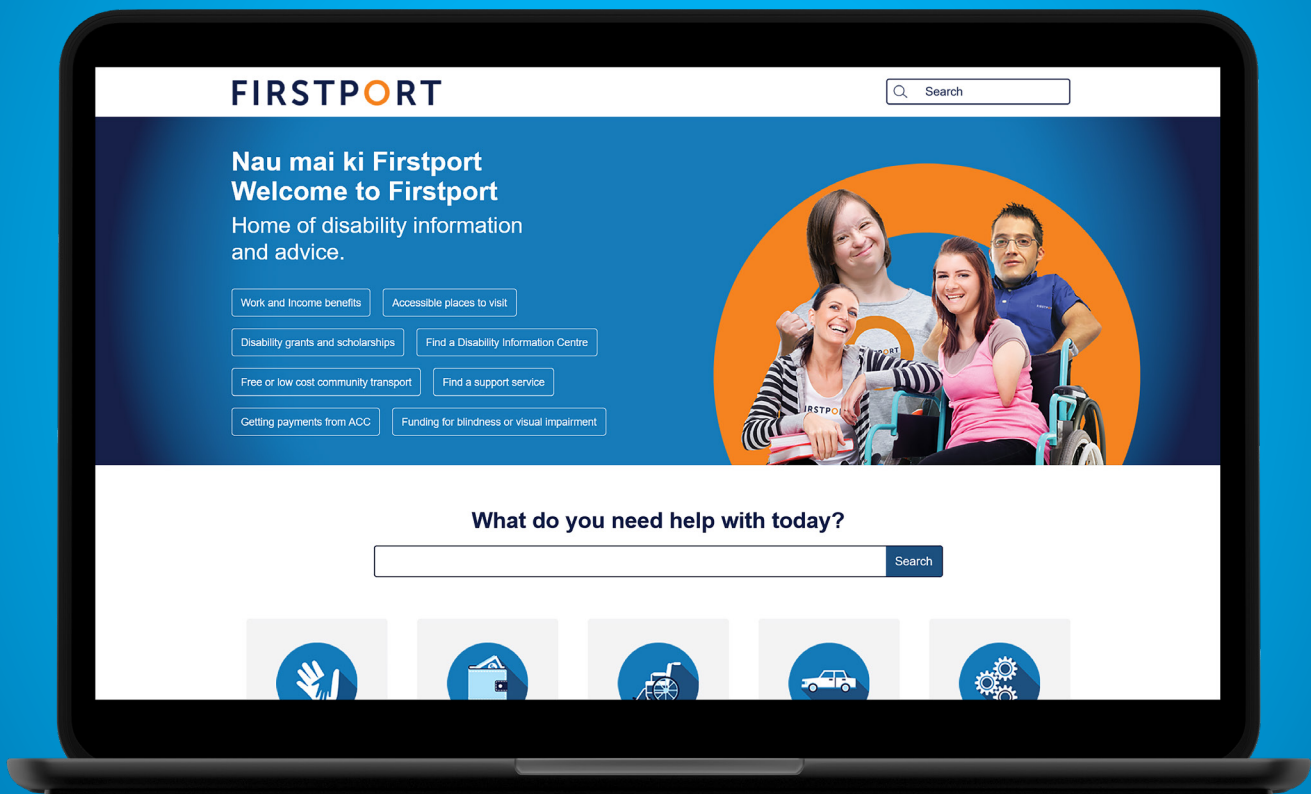

Making it easy to find disability support and information

FIRSTPORT.CO.NZ

Firstport is a service of
Enable New Zealand

Enable
NEW ZEALAND